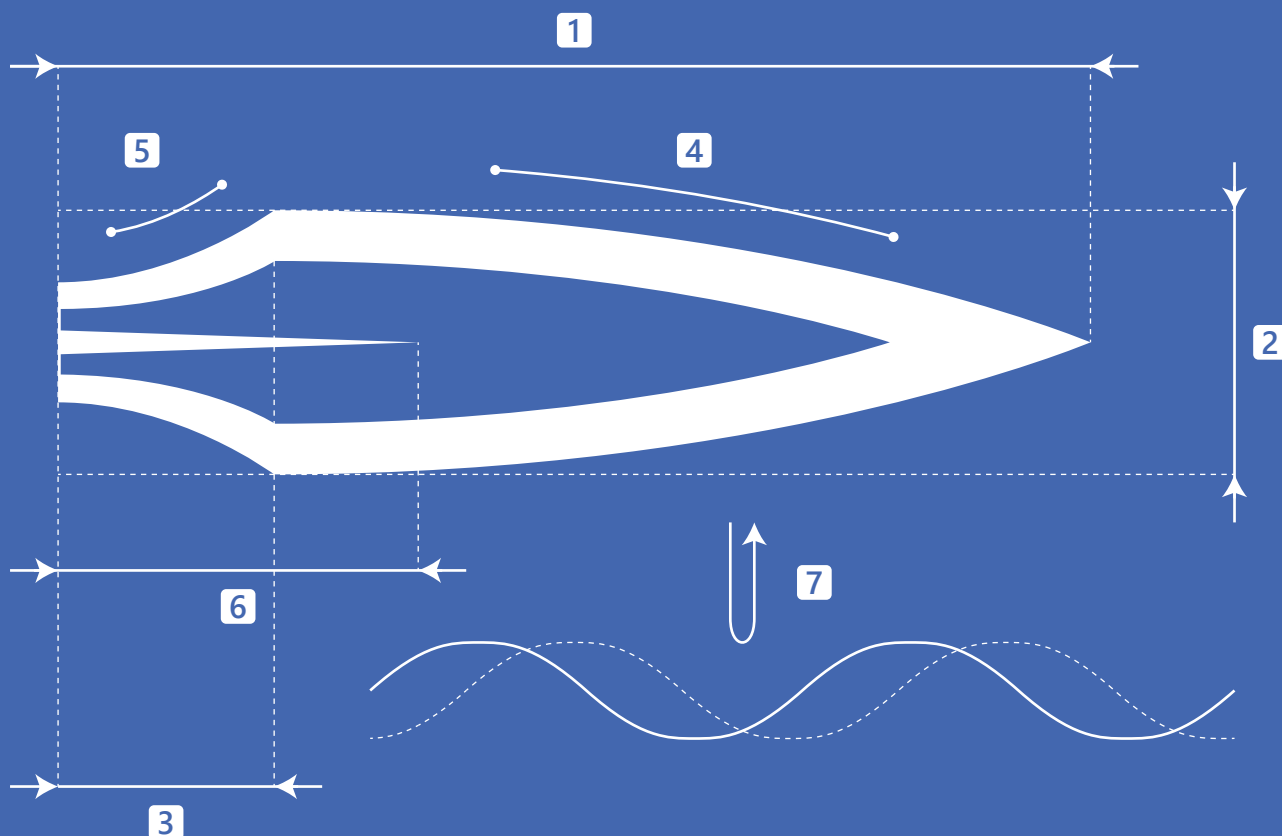

The Blade

- 1 - The average **Activity** per day is linked to the blade length.
- 2 - The number of **Friends** is linked to the blade width.
- 3 - The number of **Groups & Pages** (joined or liked) is linked to the base length.
- 4 - The average **Profile & Cover Picture** changes per year is linked to the blade curvature: the more changes the more pointed.
- 5 - The average interest in **Events** per year is linked to the base curvature: the more events the more curved.
- 6 - The number of **Deleted Friends** is linked to the indent length.
- 7 - The number of **Past Names** of the account is linked to the number of waves on to the blade.